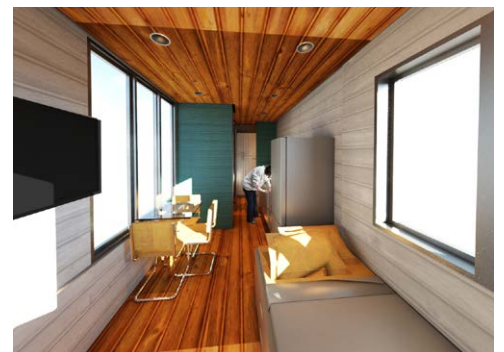

Modeled to house one person comfortably, and featuring all the amenities of an apartment, this unit is perfect as a studio space for artists, craftsmen, musicians or hobbyists. Featuring plenty of light, and boasting a generous workspace, each Francisco additionally offers the potential for customization through shelving and cabinetry to fit your craft. With a convertible bed, a full kitchen and bathroom, washer and dryer combo space, and ample storage, this unit was crafted with the minimalist in mind.

As with all Tee Tiny Houses, it is handcrafted by experienced craftspeople and is perfect for those looking for a great small space to express their creativity. With 160 square feet of air-conditioned living space, each Francisco is built on an 8' x 20' premium-quality trailer that can be pulled by a 1-ton truck. Each unit arrives ready for water, electrical and sewage hookups.

### OVERALL FEATURES:

- 8' x 20'
- 13' 6" height at highest point of roof
- First floor sleeping
- 160 square feet
- Jeld-Wen® white windows
- M-panel metal roofing & siding
- Stained cedar exterior
- LED lighting
- Electrical outlets with built-in USB ports
- Mini-split HVAC
- Water, electrical and sewer-specific ready
- Engineered wood floors
- Custom closet/storage space.
- Space for washer/dryer combo

### LIVING AREA:

- Flat-screen TV
- Custom-built sofa